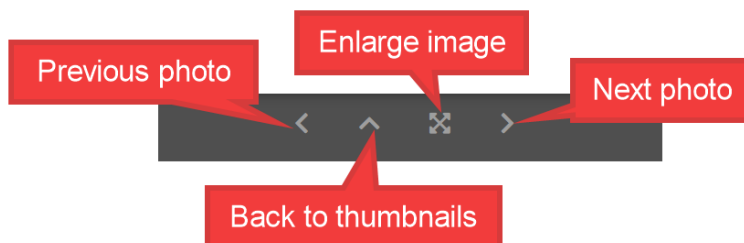

1 In your browser enter the gallery address –
www.gallery.corkcameragroup.net

- OPTIONAL- This might be a good time to check you are at 100% zoom. Use your browser settings to confirm or try using **Ctrl + 0** (Command + 0 in Mac) to **Reset to 100%** (default) zoom. This ensures you see the gallery at its best.

2. Click on the CCG Virtual Exhibition image to enter the exhibition

3. You should see the image thumbnails

4. View as Grid or List

5. Hover-over any image to see image name and photographer

6. Click on any image to enlarge (This is a great option! - check point 10 below to see about using **Full screen** after enlarging)

7. Image and photographer info

8. Navigation buttons

9. Run a slideshow of all images

10. Full screen, possibly the *best* gallery view! Even though the photo is currently enlarged you can still go Full Screen. It maximizes the view, removing as much clutter as possible.