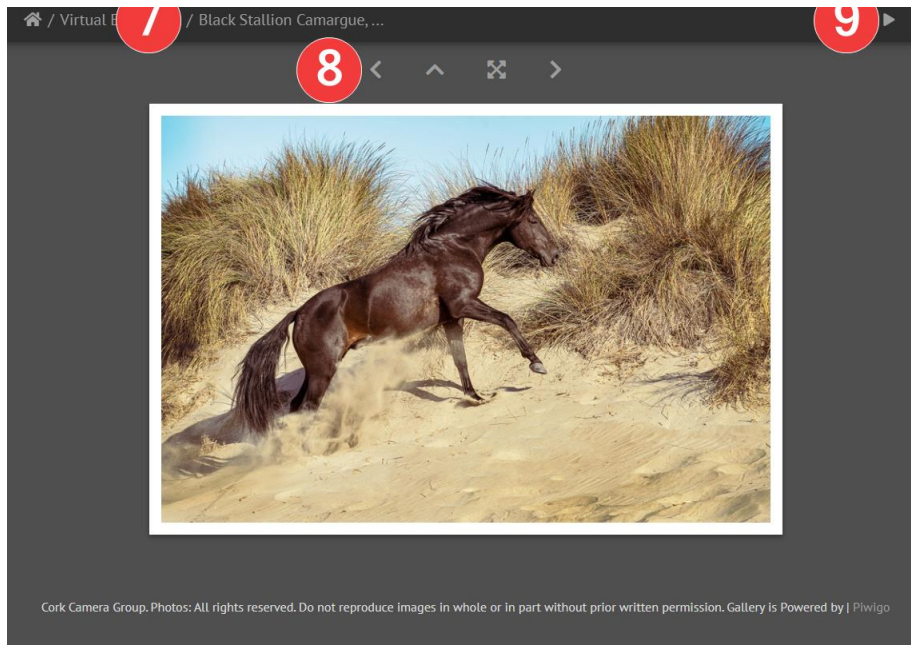

2. Click on the CCG Virtual Exhibition image to enter the exhibition

3. You should see the image thumbnails

4. View as Grid or List

5. Hover-over any image to see image name and photographer

6. Click on any image to enlarge (This is a great option! - check point 10 below to see about using **Full screen** after enlarging)

7. Image and photographer info

8. Navigation buttons

9. Run a slideshow of all images

10. Full screen, possibly the *best* gallery view! Even though the photo is currently enlarged you can still go Full Screen. It maximizes the view, removing as much clutter as possible.