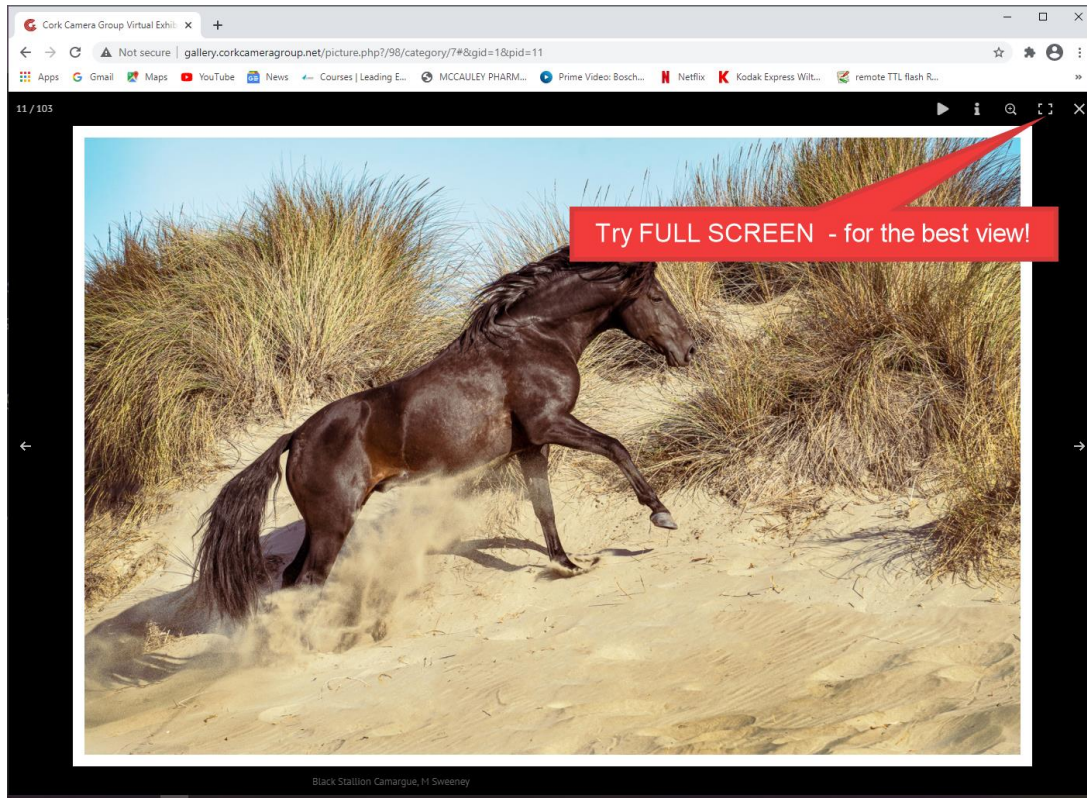

2. Click on the CCG Virtual Exhibition image to enter the exhibition

3. You should see the image thumbnails

4. View as Grid or List

5. Hover-over any image to see image name and photographer

6. Click on any image to enlarge (This is a great option! - check point 10 below to see about using **Full screen** after enlarging)

7. Image and photographer info

8. Navigation buttons

9. Run a slideshow of all images

10. Full screen, possibly the *best* gallery view! Even though the photo is currently enlarged you can still go Full Screen. It maximizes the view, removing as much clutter as possible.